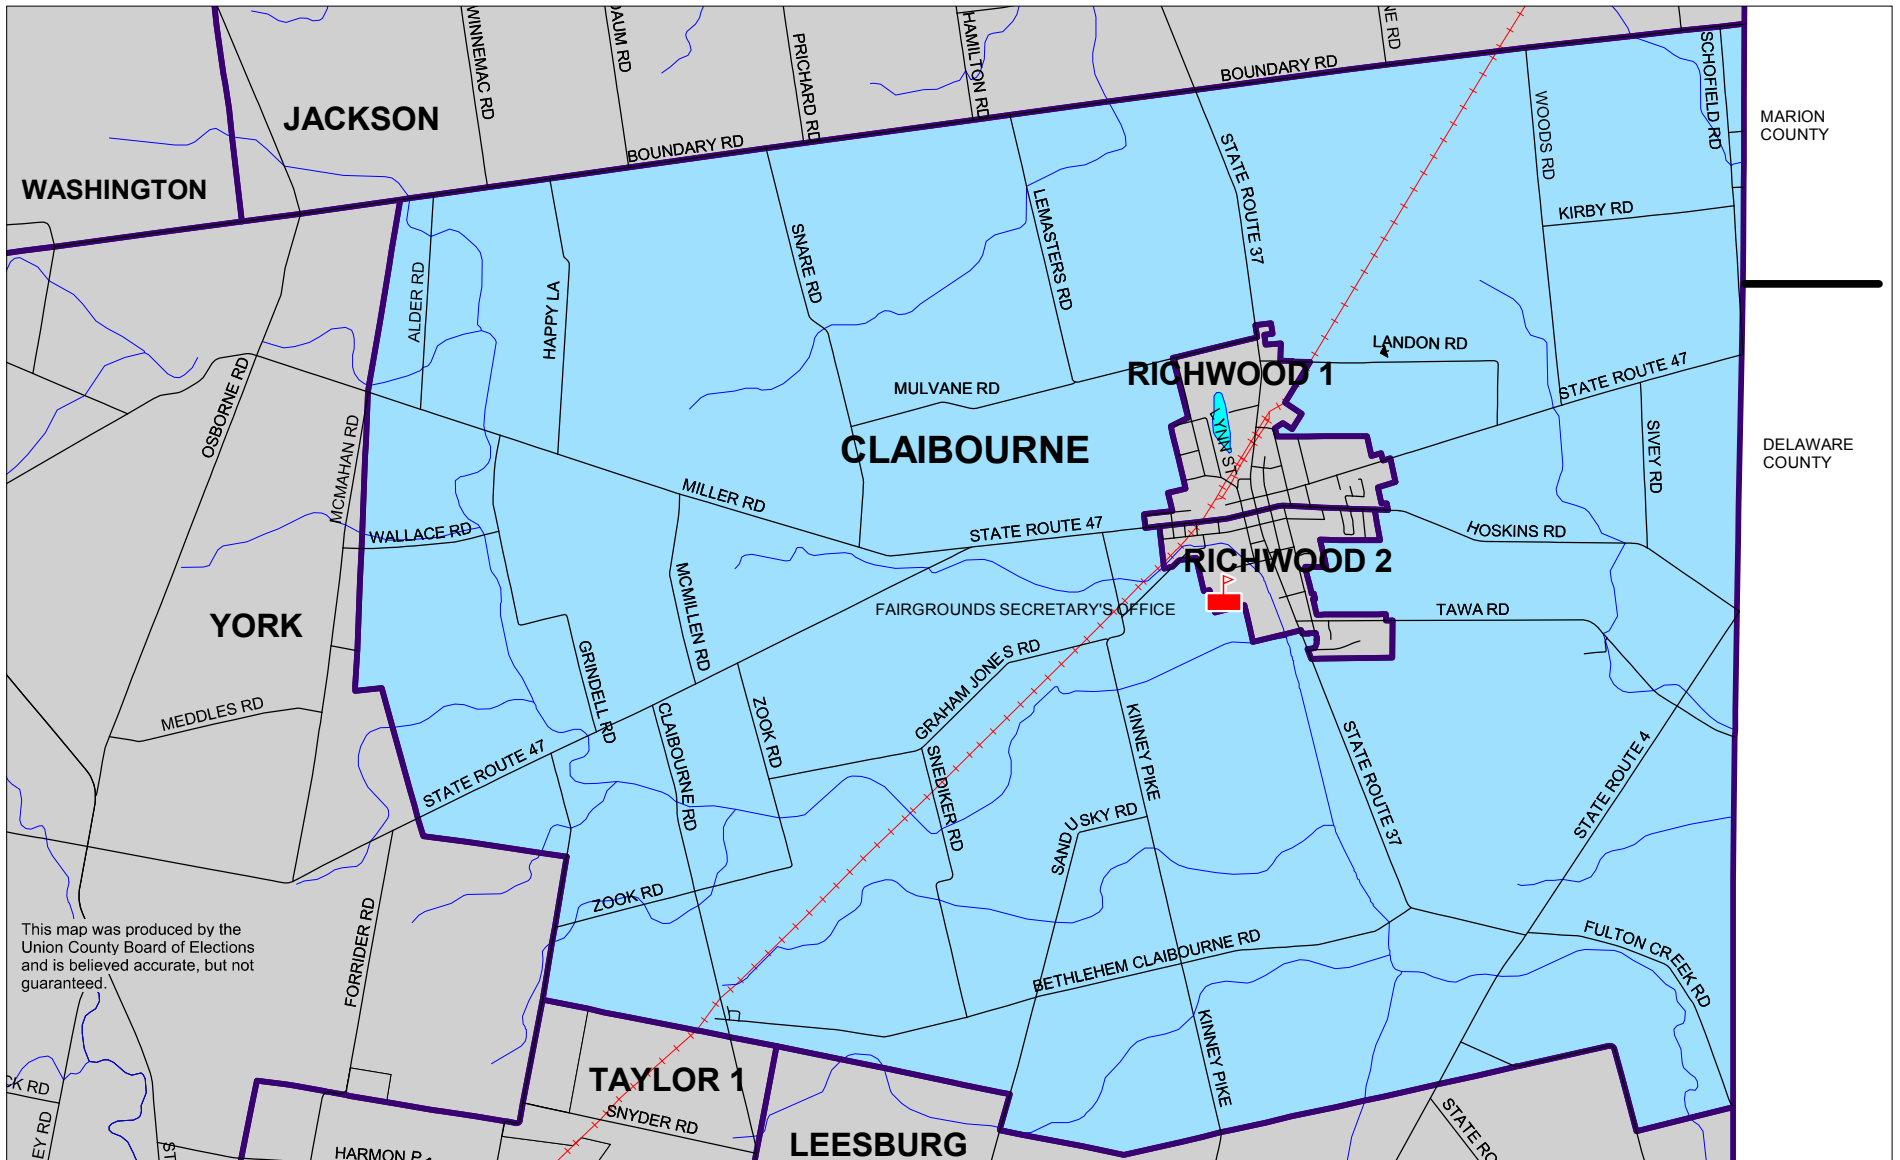

CLAIBOURNE

	POLLING LOCATION	Precinct		Split	Township	School	JVS	Fire
	PRECINCT BOUNDRY	CLAIBOURNE		01	CLAIBOURNE TOWNSHIP	NORTH UNION L S C	TRI-RIVERS JVS	NORTHERN UNION CO FD