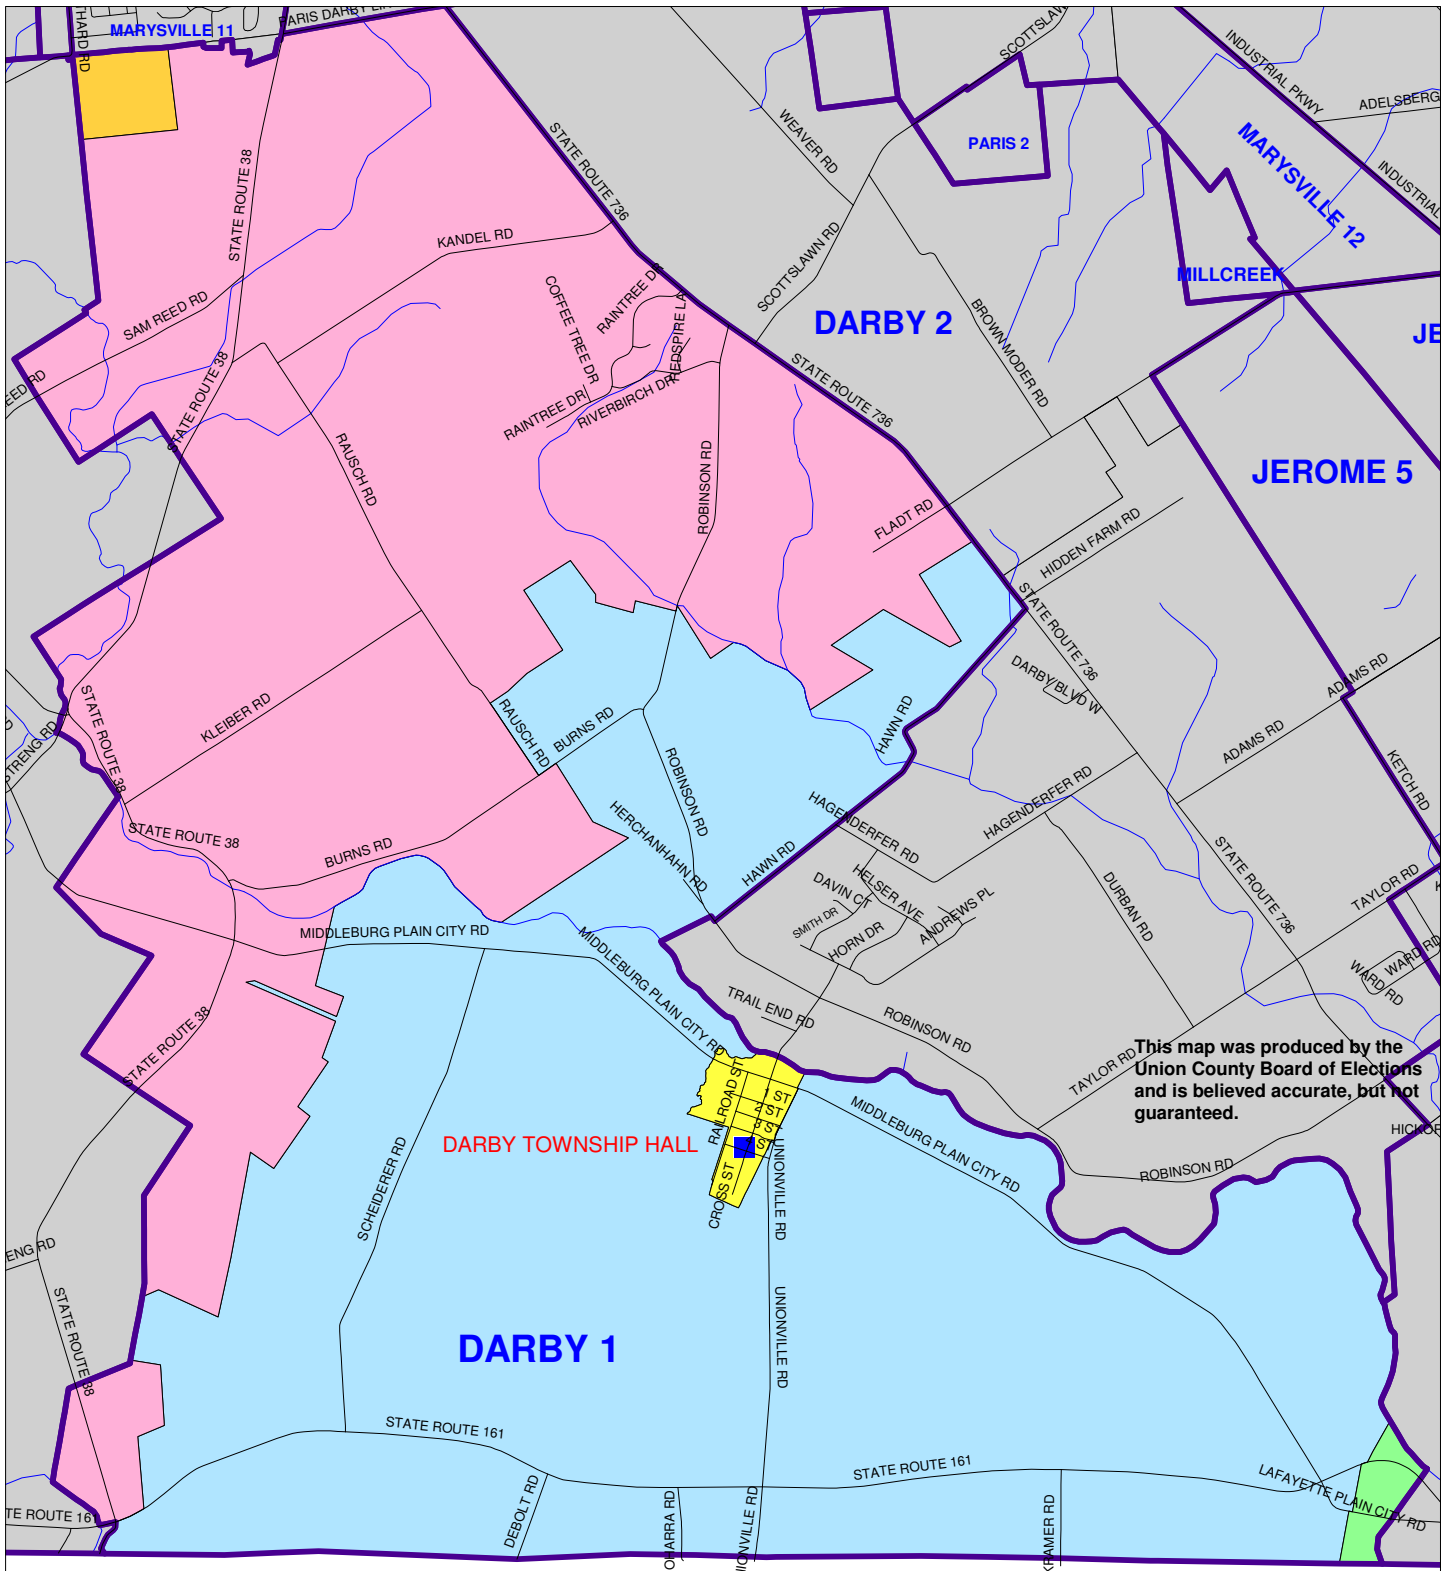

DARBY 1

Precinct	Split	City	Village	Township	School	JVS	Ward	Fire
DARBY 1	01			DARBY TWP	FAIRBANKS L S D	TOLLES JVS		PLEASANT VALLEY
DARBY 1	02			DARBY TWP	JONATHAN ALDER LSC	TOLLES JVS		PLEASANT VALLEY
DARBY 1	03		UNIONVILLE CTF	DARBY TWP	FAIRBANKS L S D	TOLLES JVS		PLEASANT VALLEY
DARBY 1	04			DARBY TWP	FAIRBANKS L S D	TOLLES JVS		EXCLUD. PVFD
DARBY 1	05	MARYSVILLE		DARBY TWP	FAIRBANKS L S D	TOLLES JVS	WARD 3	EXCLUD. PVFD