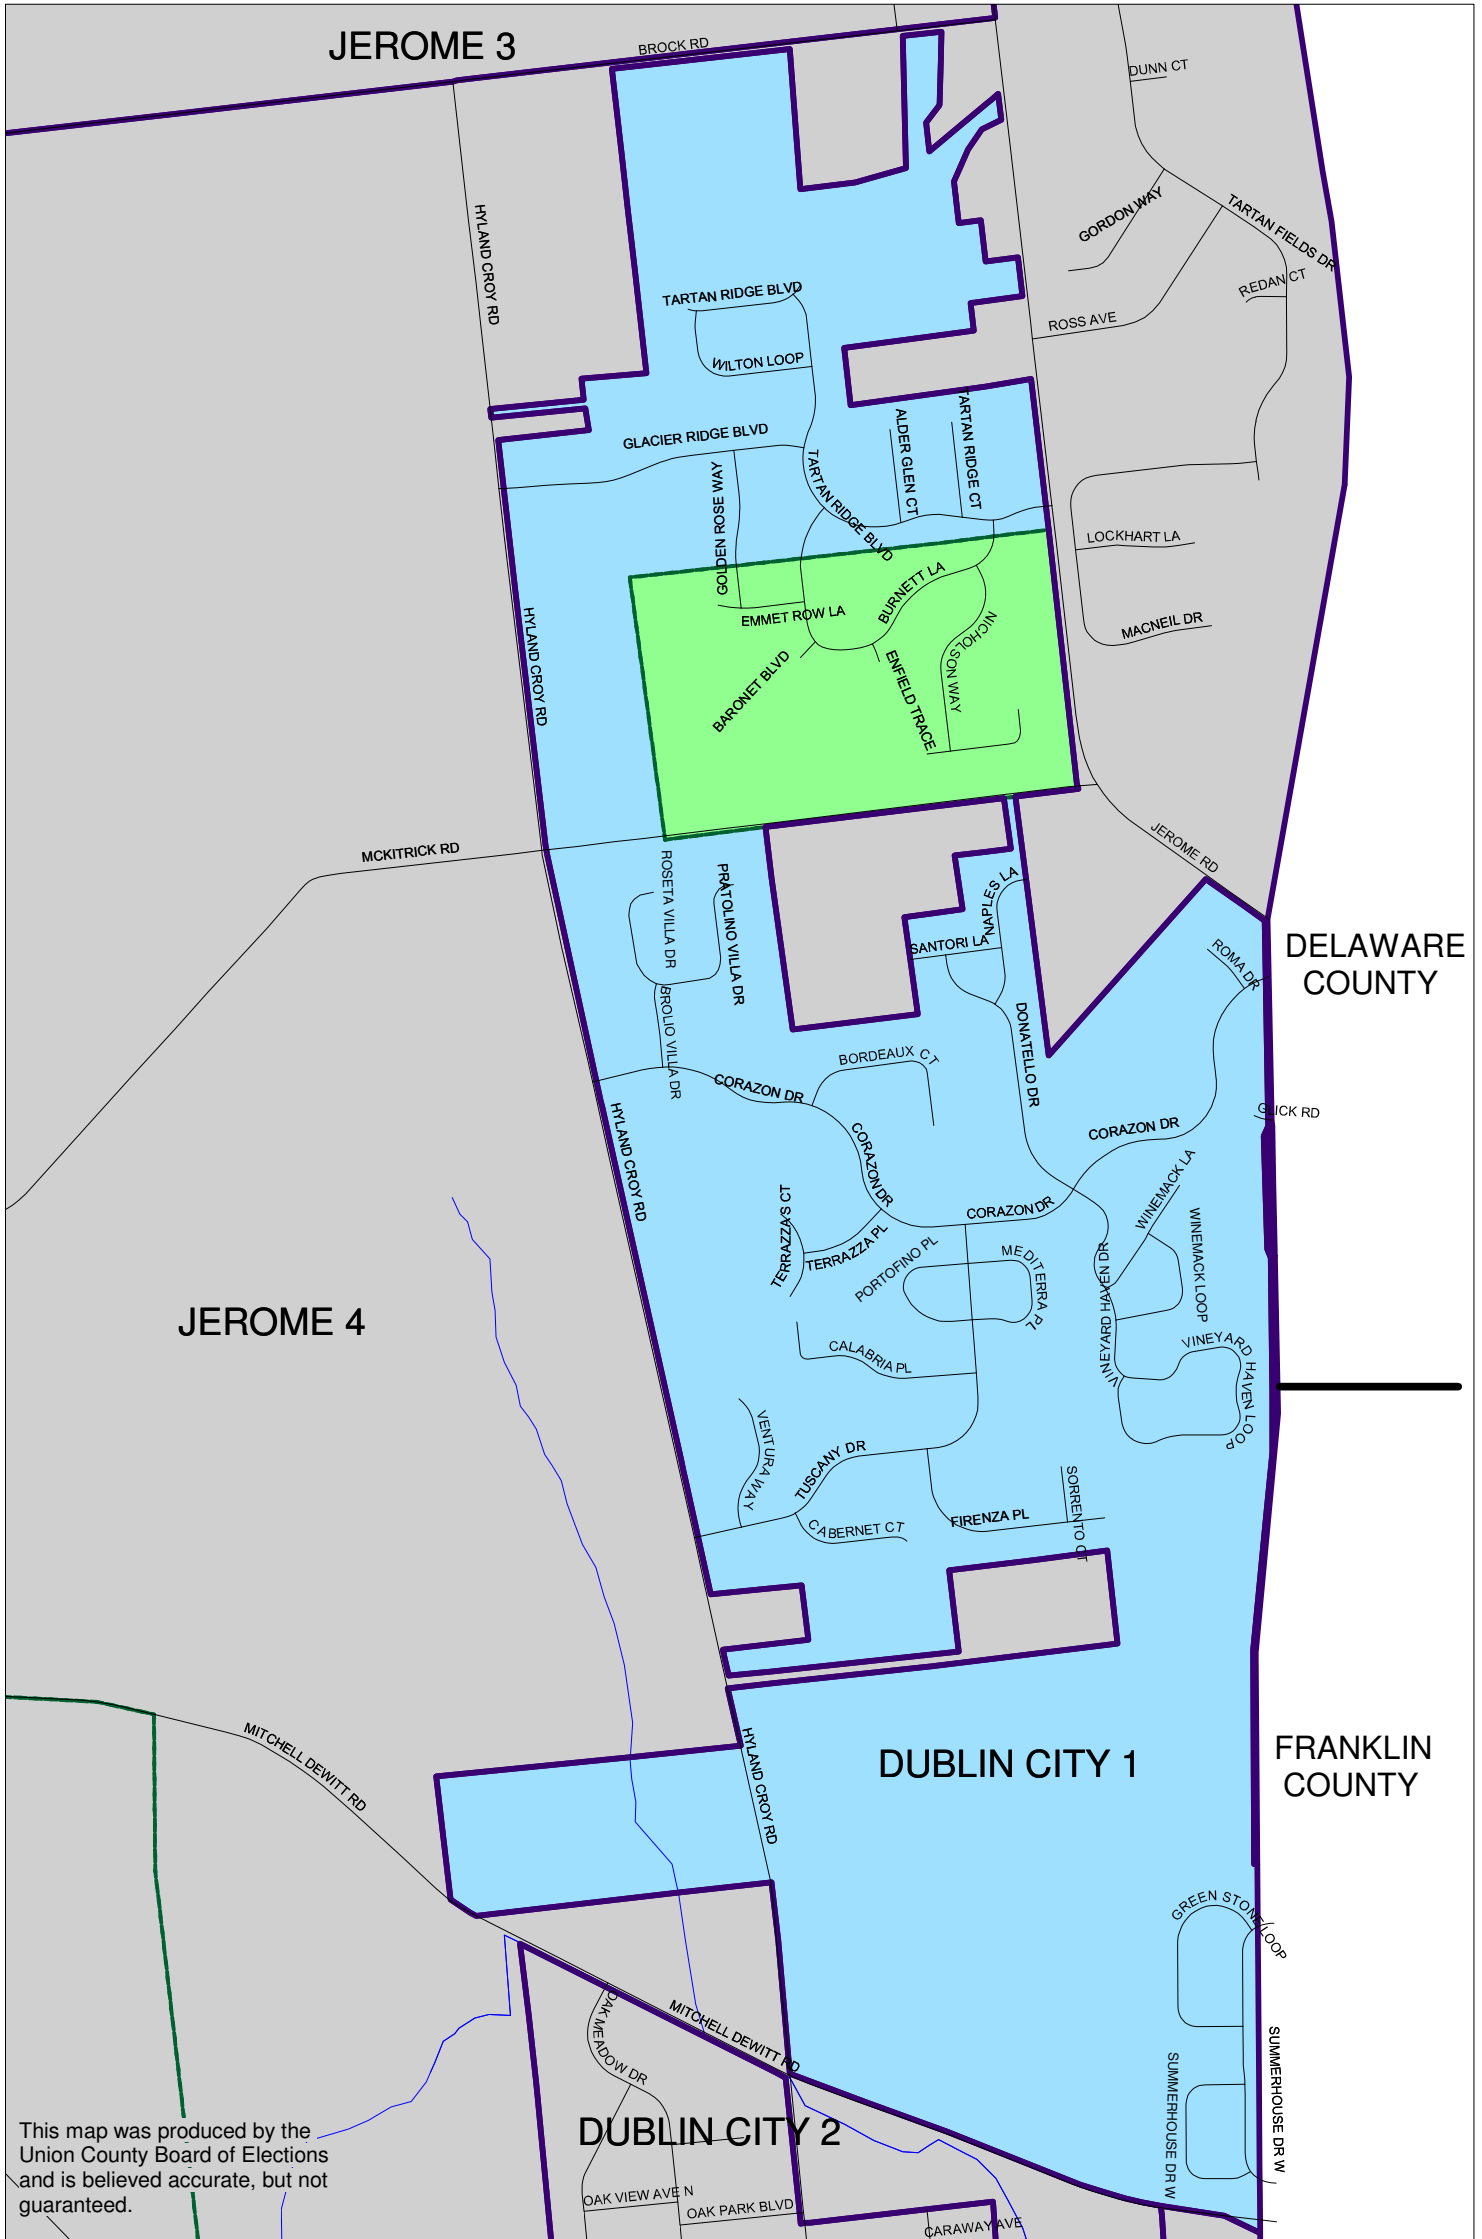

DUBLIN CITY 1

Precinct	Split	City	Township	School	JVS
DUBLIN CITY 1 ■	01	DUBLIN CITY	WASHINGTON FRANKLIN	DUBLIN C S D	TOLLES TECH CNT JVS
DUBLIN CITY 1 ■	02	DUBLIN CITY	JEROME TOWNSHIP	DUBLIN C S D	TOLLES TECH CNT JVS