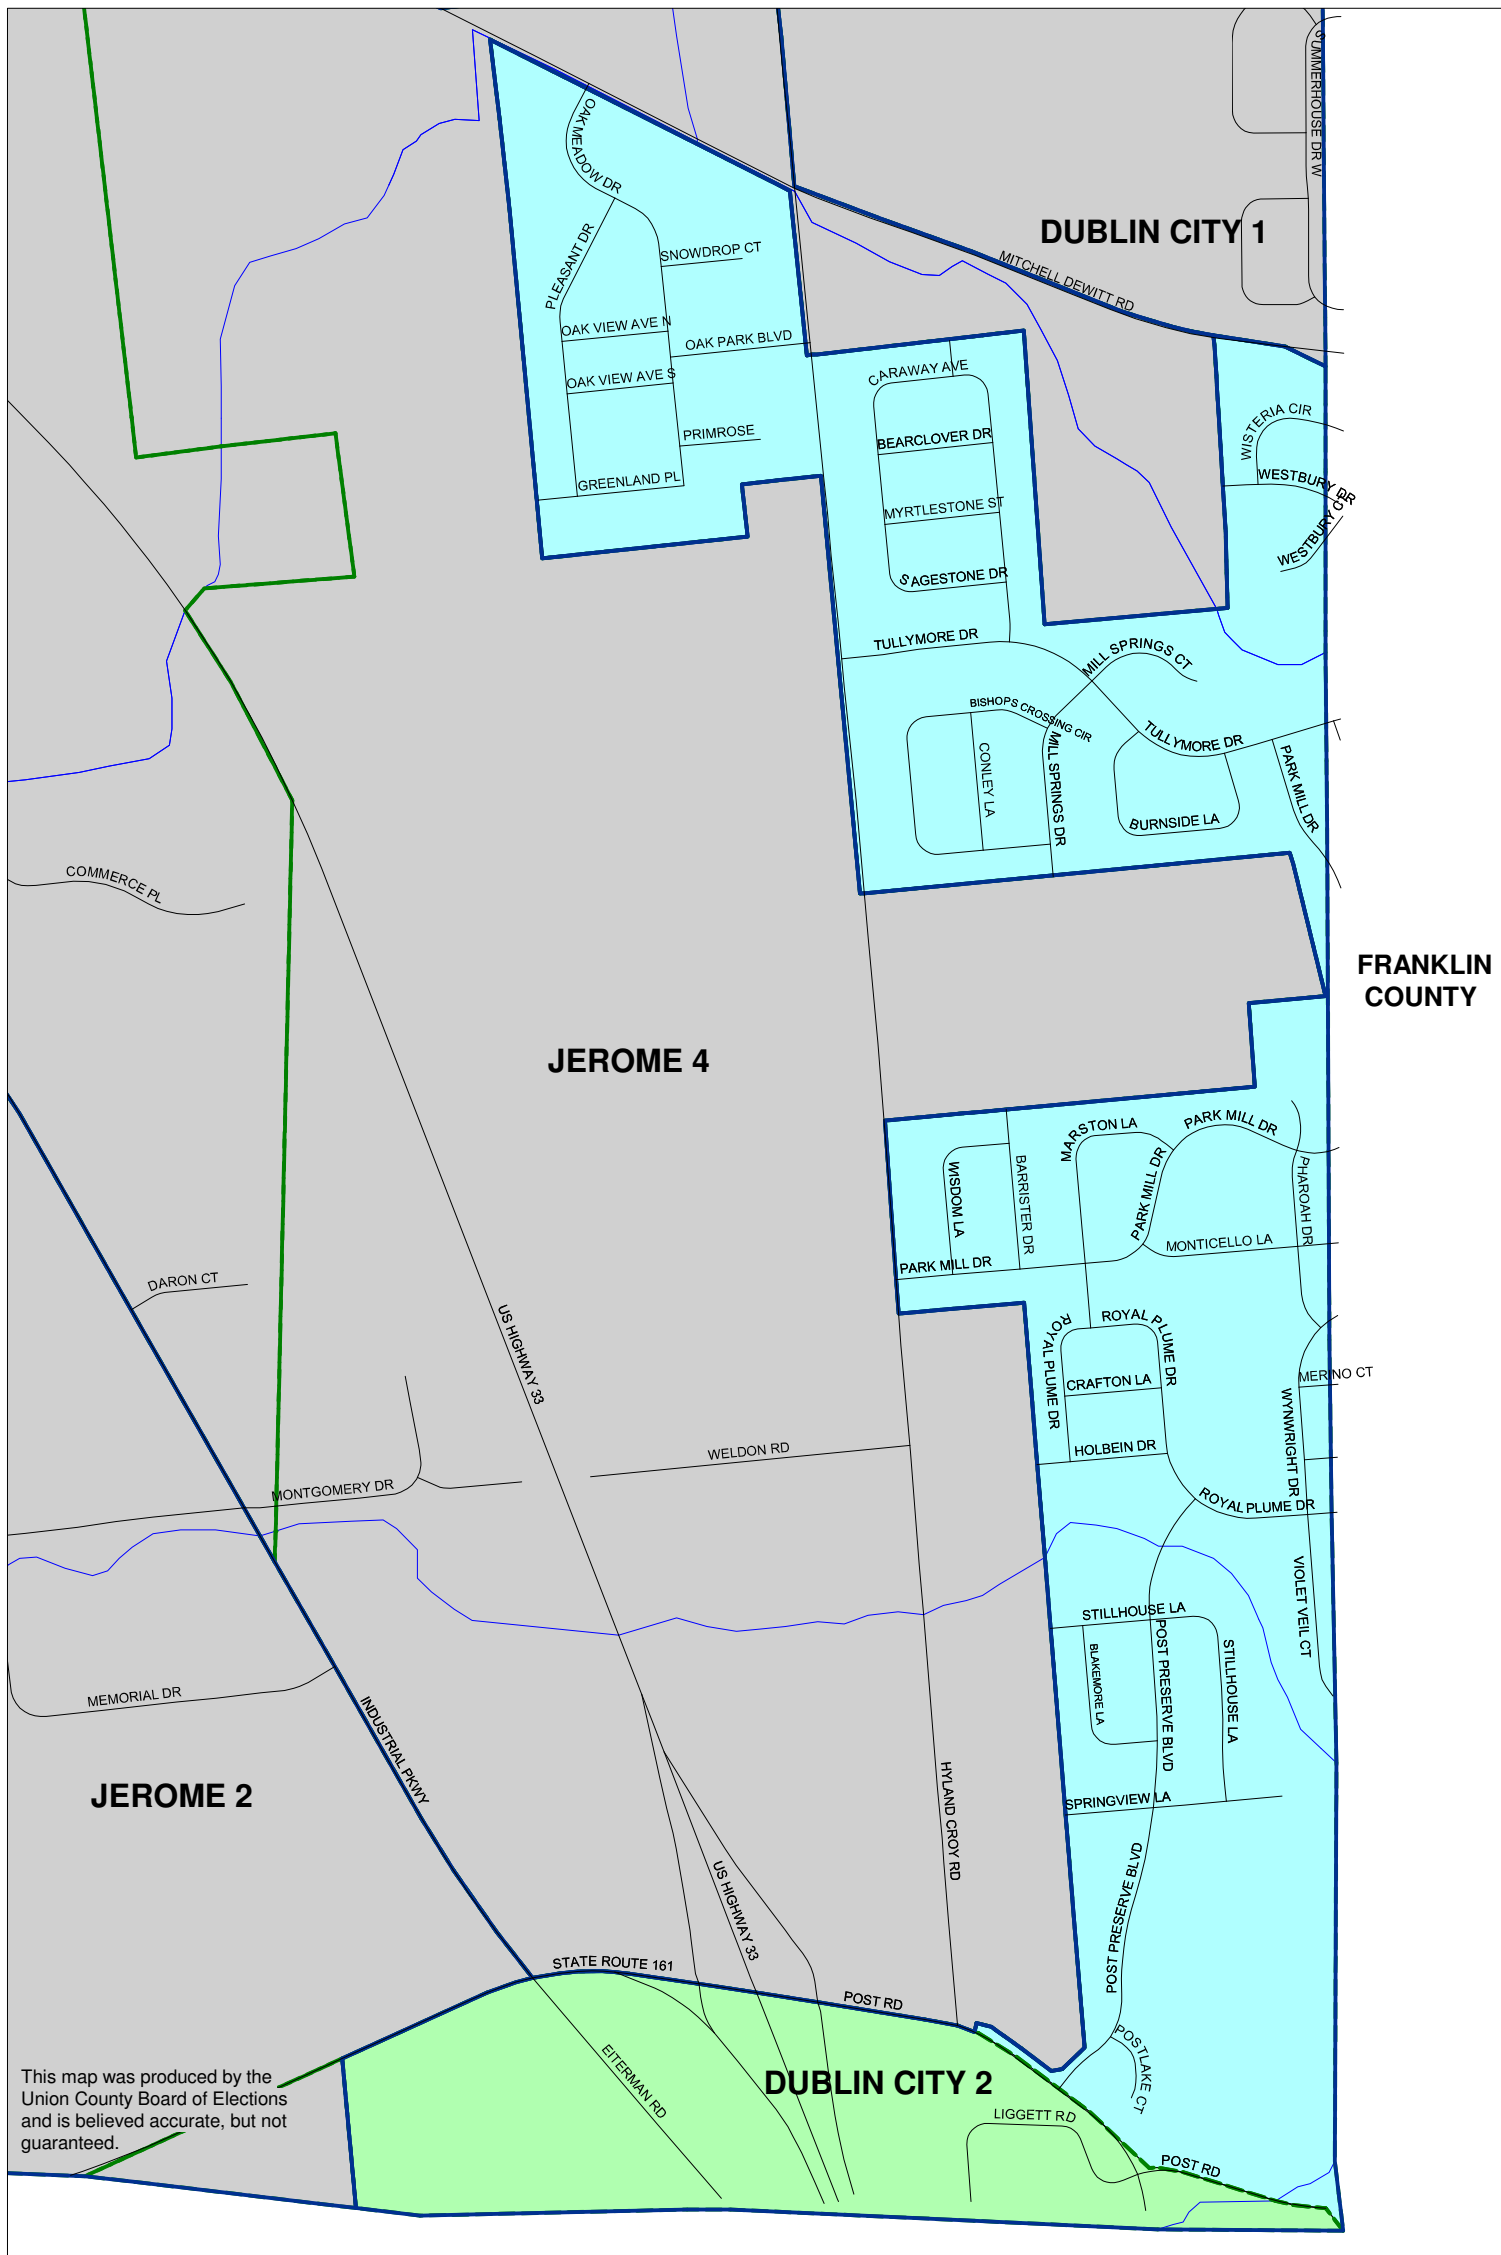

DUBLIN CITY 2

Precinct	Split	City	Township	School	JVS	Ward
DUBLIN CITY 2	01	DUBLIN CITY	WASHINGTON FRANKLIN	DUBLIN C S D	TOLLES TECH CNT	DUBLIN CITY WARD 4
DUBLIN CITY 2	02	DUBLIN CITY	WASHINGTON FRANKLIN	DUBLIN C S D	TOLLES TECH CNT	DUBLIN CITY WARD 2