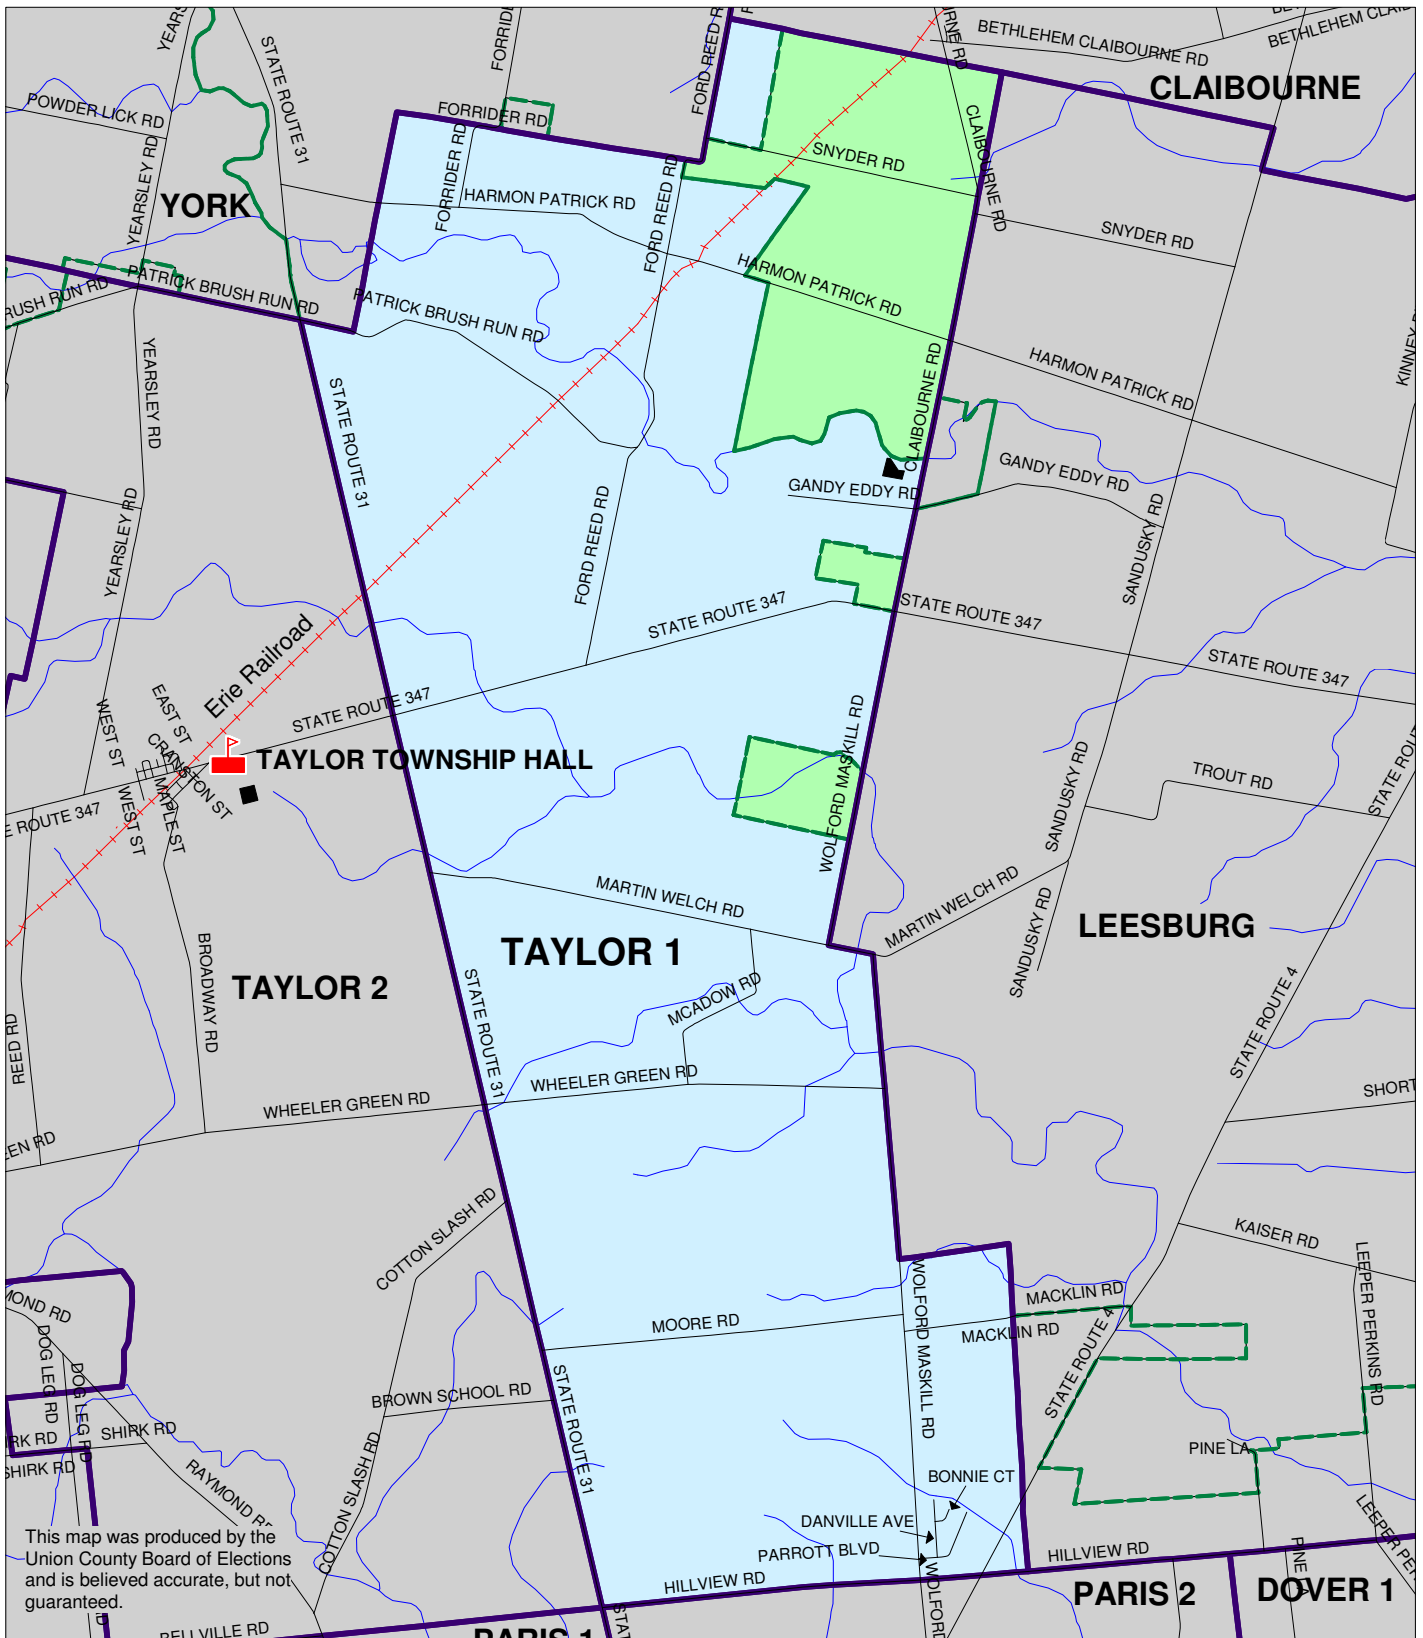

TAYLOR 1

SPLITS 1 & 2

This map was produced by the Union County Board of Elections and is believed accurate, but not guaranteed.

-  Polling Location
-  Precinct Boundry
-  Split Boundry

Precinct	Split	Township	School	JVS
TAYLOR 1	01	TAYLOR TOWNSHIP	MARYSVILLE EXEMPTED	OHIO HI-POINT JVS
TAYLOR 1	02	TAYLOR TOWNSHIP	NORTH UNION L S D	TRI-RIVERS JVS