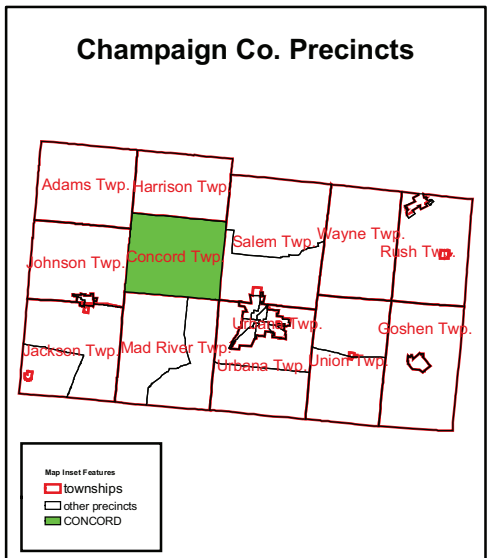

Concord Precinct, Champaign Co., OH

Map Features

-  Rivers, creeks
-  Other roads
-  US Hwy
-  Major Roads
-  Cities, villages
-  Townships
-  Other precincts
-  CONCORD

Sources: 2000 TIGER/Line Files and Precinct Maps from Champaign Co. Board of Elections. For planning purposes only. Not for legal use. Map created by Matt Trainer, ILGARD, Ohio University. February 18, 2004.