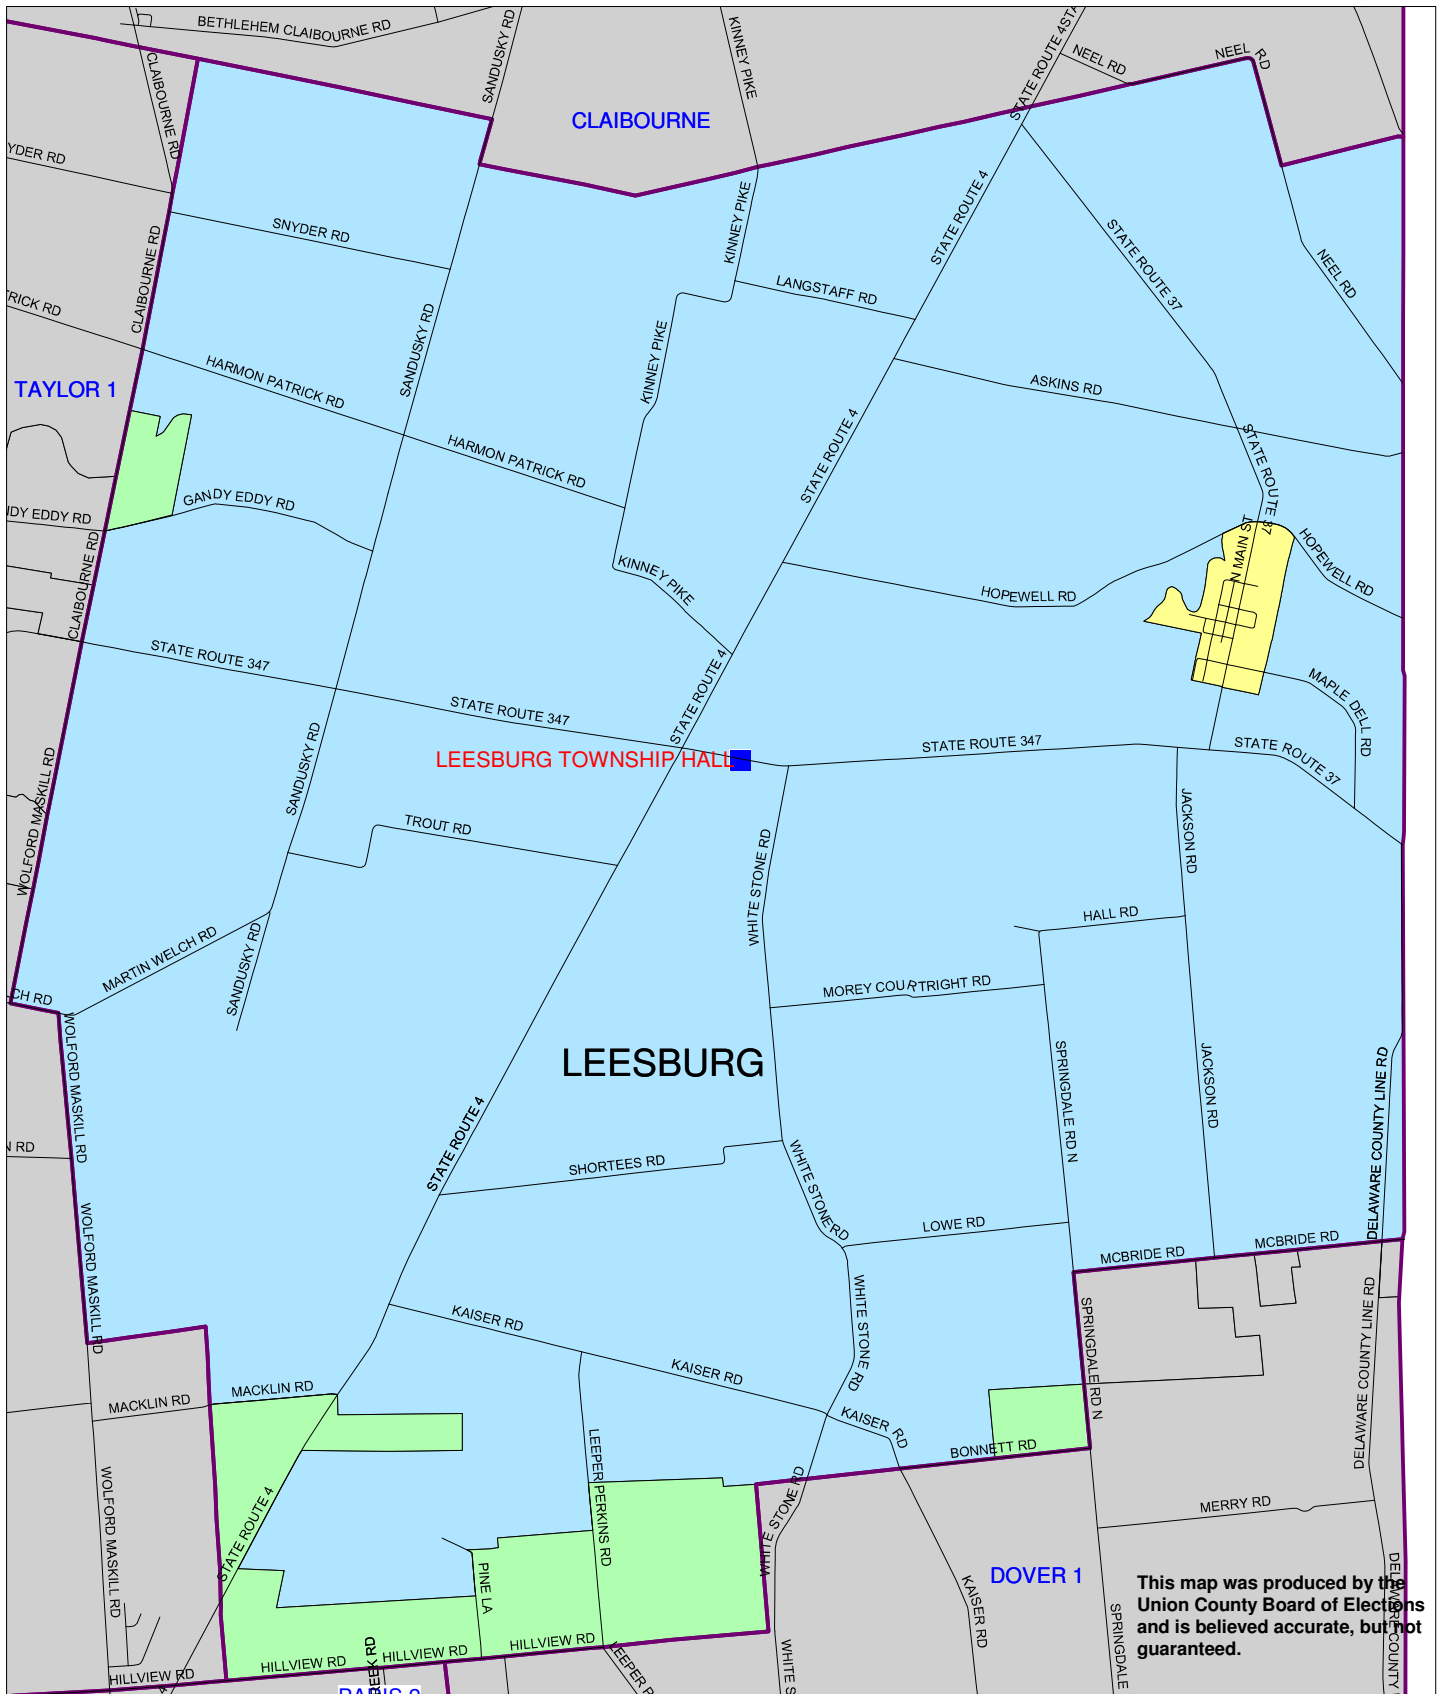

LEESBURG

This map was produced by the Union County Board of Elections and is believed accurate, but not guaranteed.

Precinct	Split	Village	Township	School	JVS
LEESBURG	01		LEESBURG TOWNSHIP	NORTH UNION L S D	TRI-RIVERS JVS
LEESBURG	02		LEESBURG TOWNSHIP	MARYSVILLE EXEMPTED	OHIO HI-POINT JVS
LEESBURG	03	MAGNETIC SPRINGS	LEESBURG TOWNSHIP	NORTH UNION L S D	TRI-RIVERS JVS