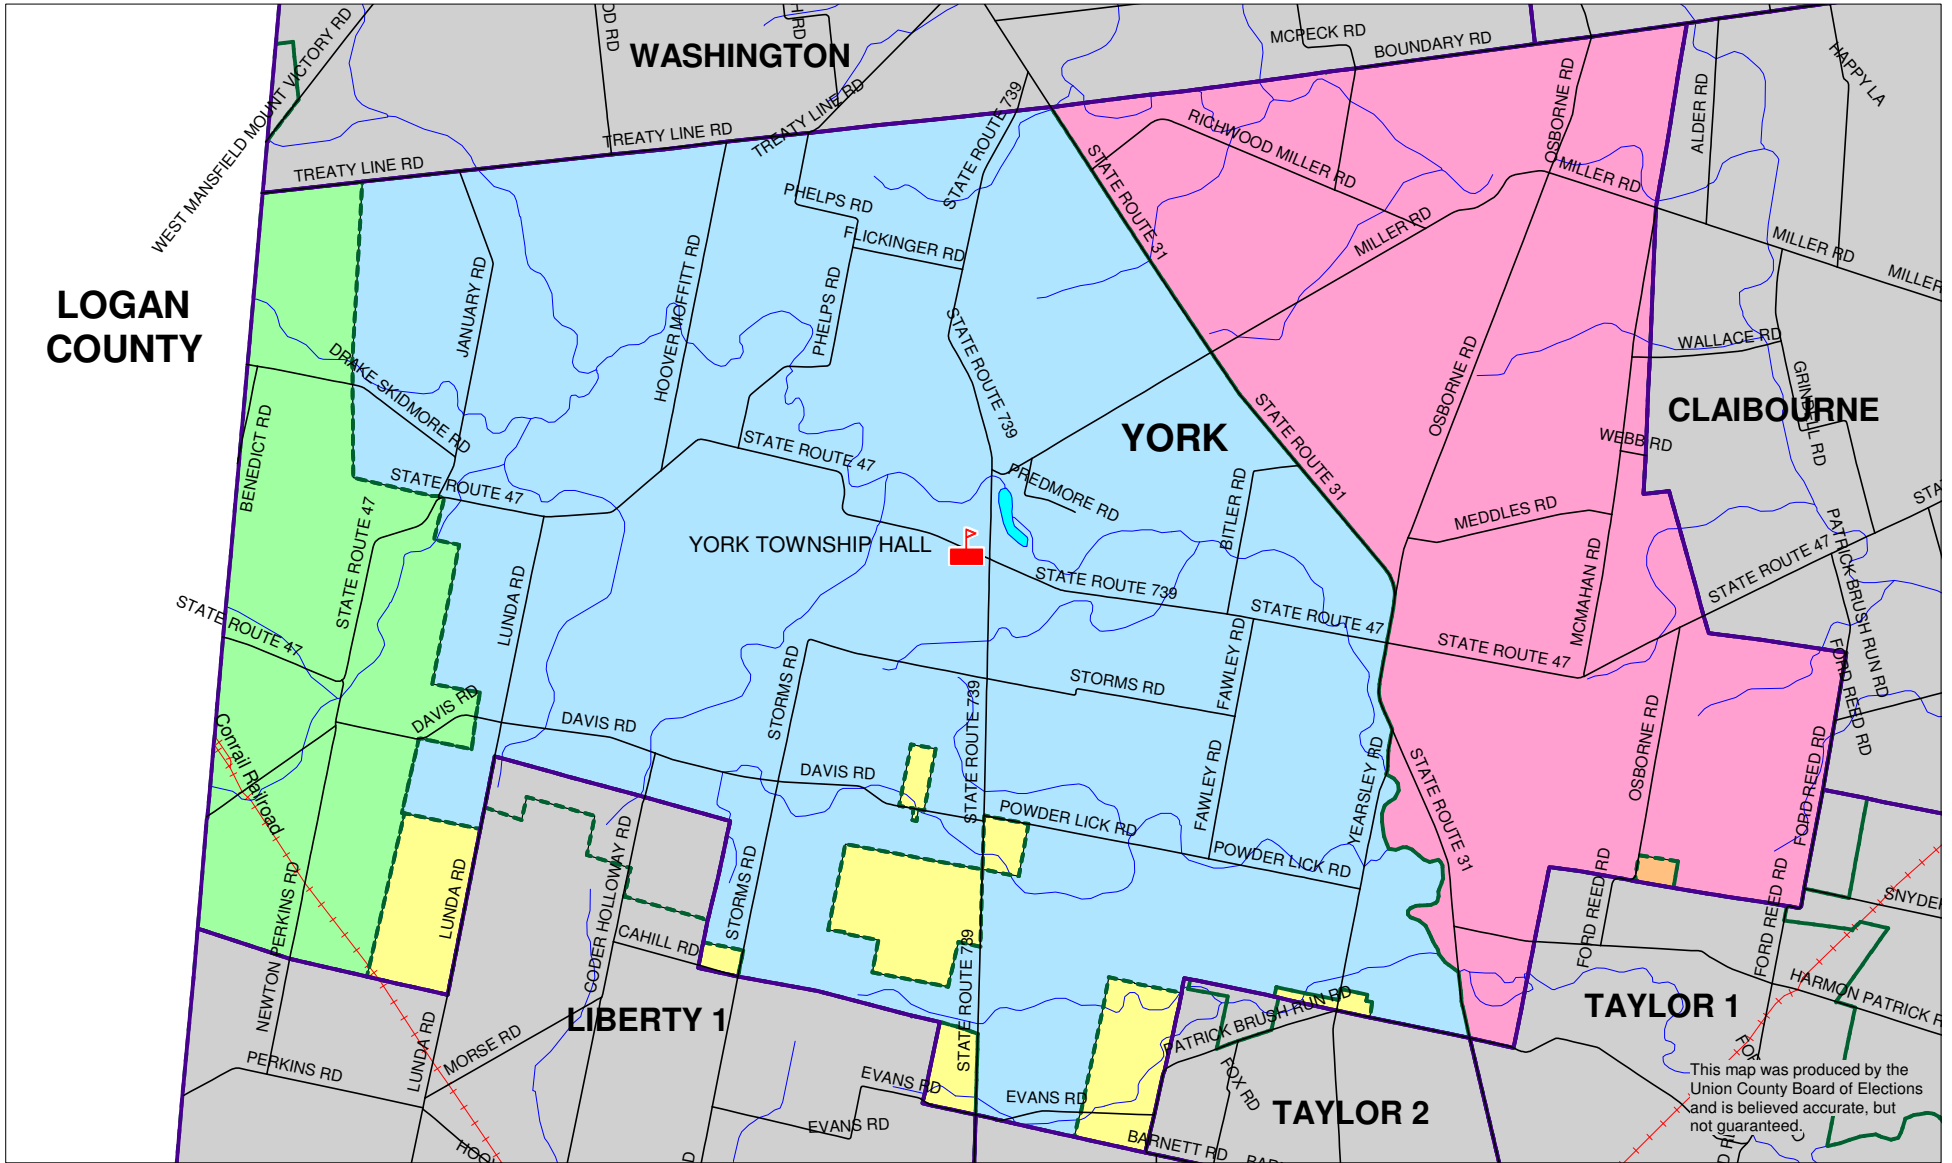

# YORK

This map was produced by the Union County Board of Elections and is believed accurate, but not guaranteed.

Precinct	Split	Township	School	JVS	Fire
YORK	01	YORK TOWNSHIP	NORTH UNION L S D	TRI-RIVERS JVS	YORK TWP FIRE DIST
YORK	02	YORK TOWNSHIP	BENJAMIN LOGAN L S D	OHIO HI-POINT JVS	YORK TWP FIRE DIST
YORK	03	YORK TOWNSHIP	MARYSVILLE EXEMPTED	OHIO HI-POINT JVS	YORK TWP FIRE DIST
YORK	04	YORK TOWNSHIP	NORTH UNION L S D	TRI-RIVERS JVS	NORTHERN UNION CO FD
YORK	05	YORK TOWNSHIP	MARYSVILLE EXEMPTED	OHIO HI-POINT JVS	NORTHERN UNION CO FD

 Polling Location  
 Roads  
 Streams  
 Ponds  
 Precinct Boundry  
 Split Boundry