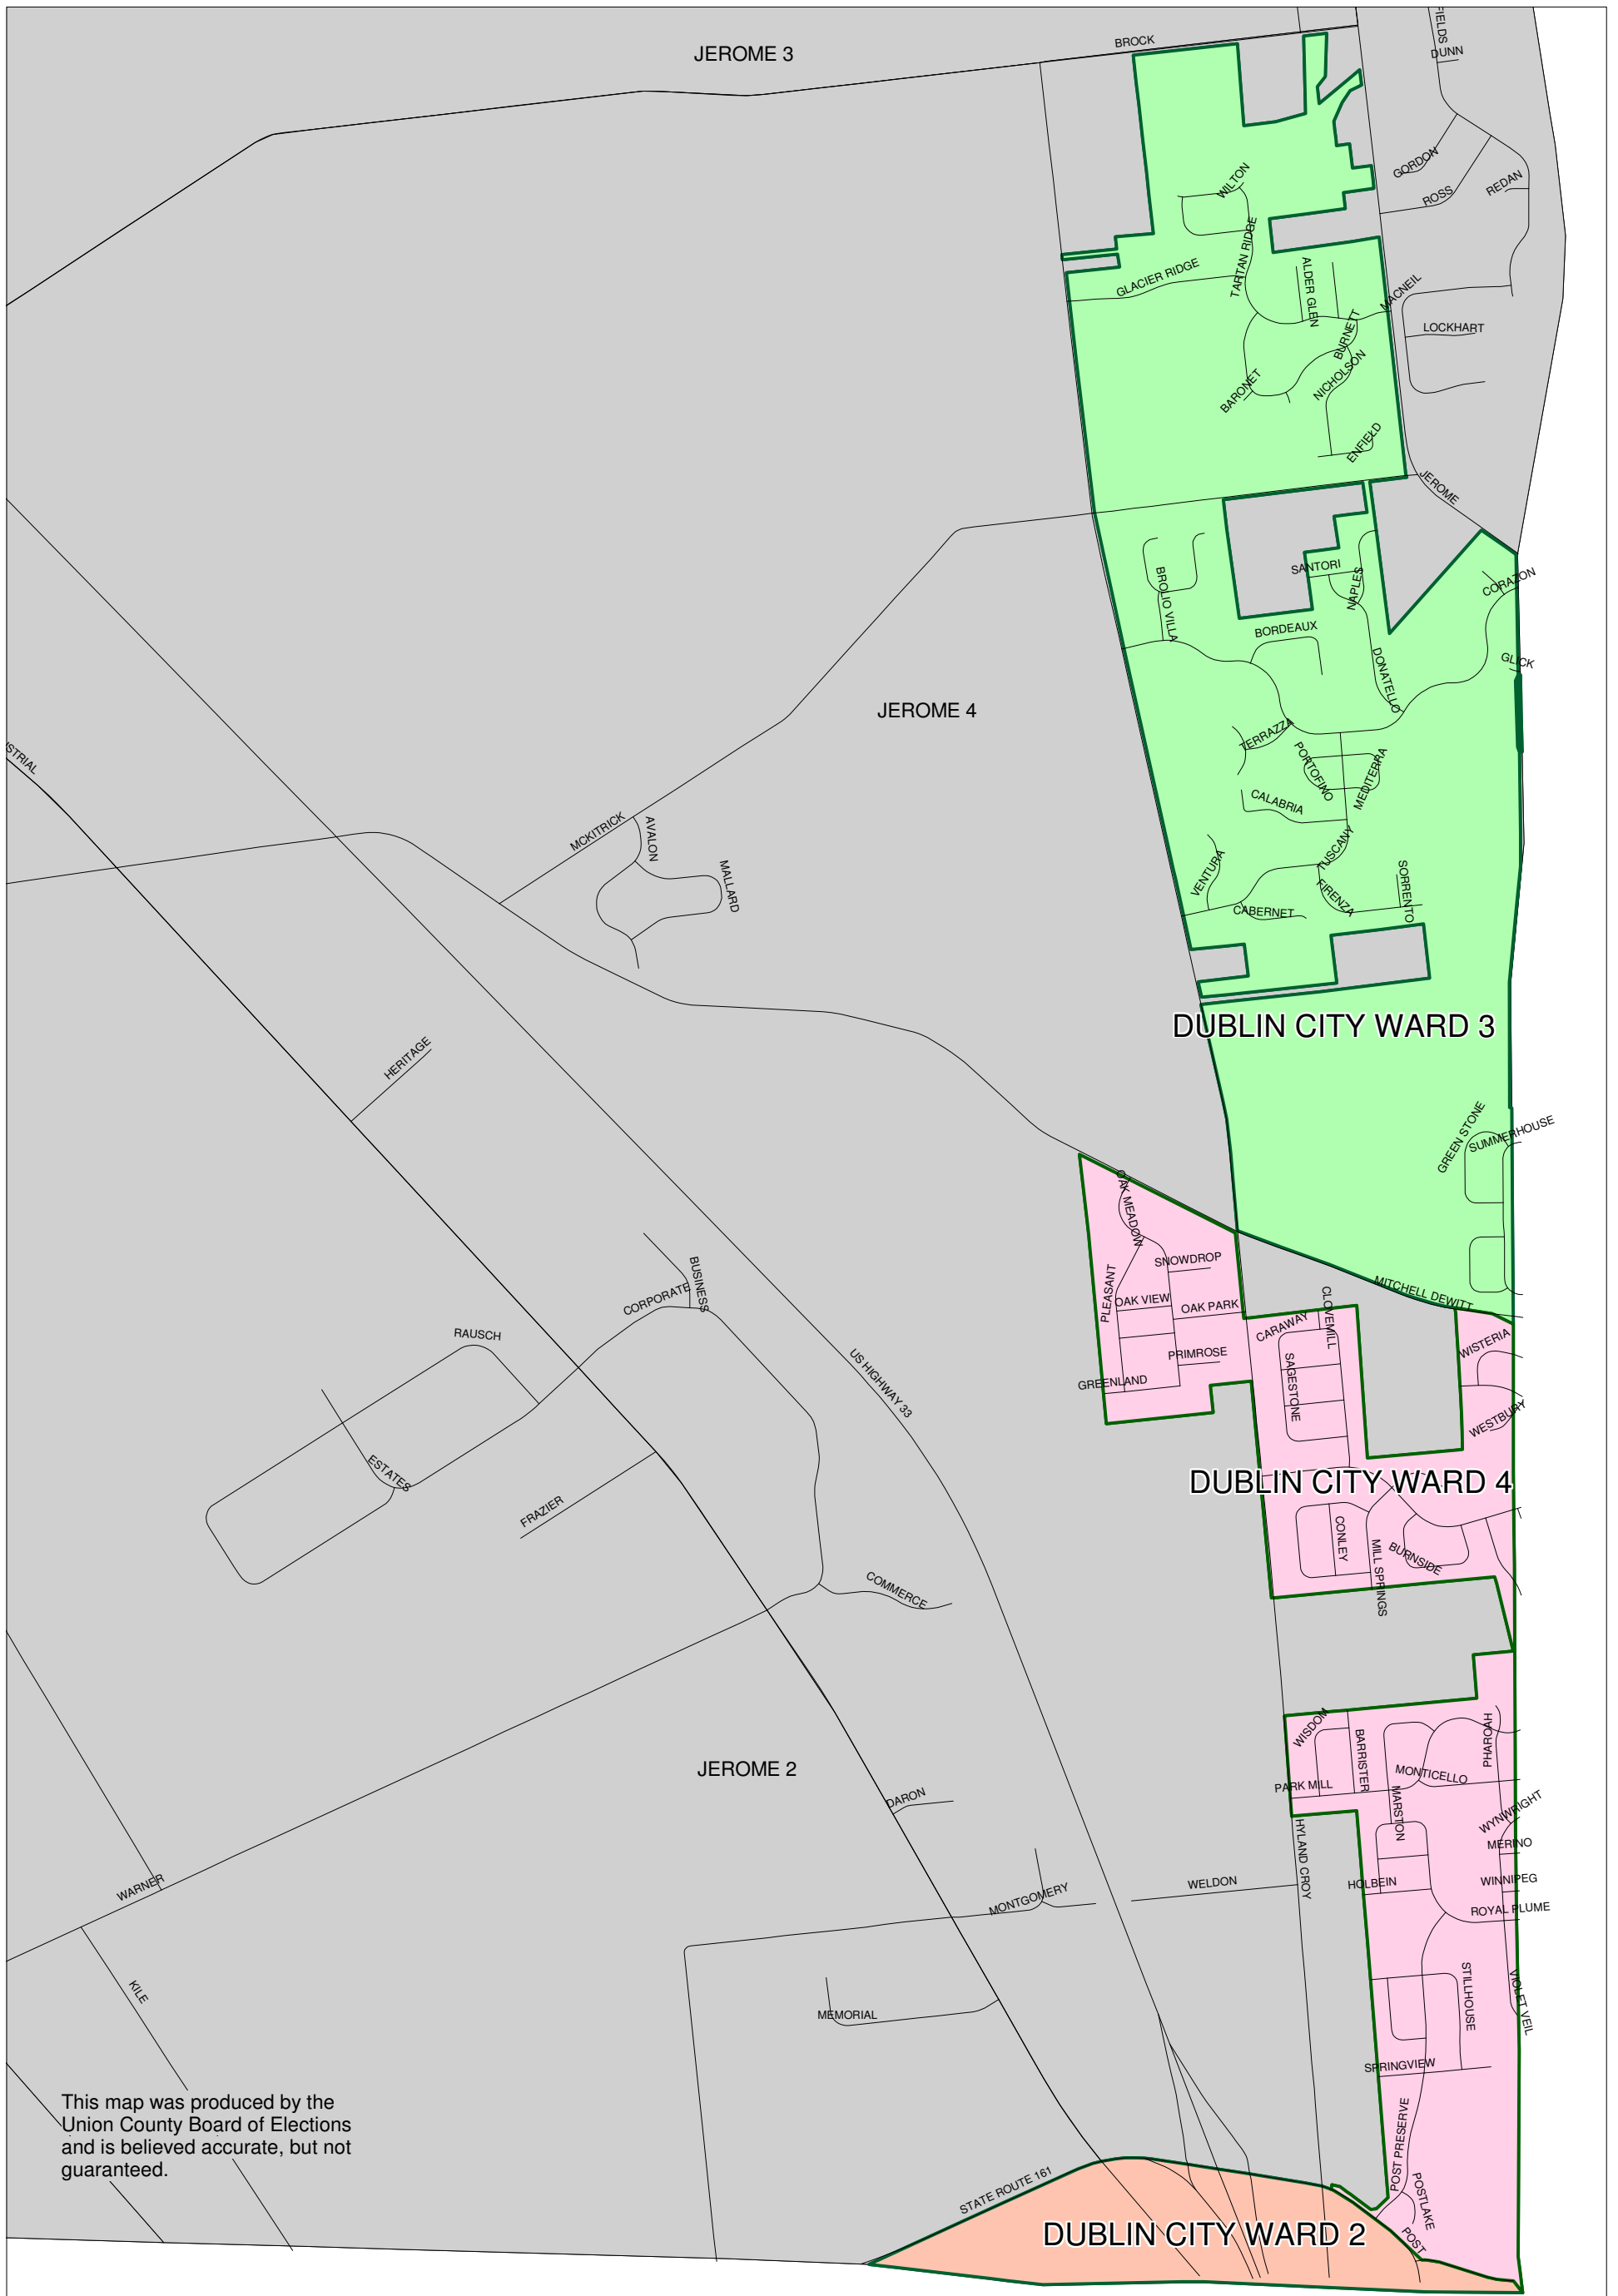

# DUBLIN WARDS

This map was produced by the Union County Board of Elections and is believed accurate, but not guaranteed.

Name	Registered Voters
DUBLIN CITY WARD 2	2
DUBLIN CITY WARD 3	295
DUBLIN CITY WARD 4	732

## UNION COUNTY, OHIO

July 2008