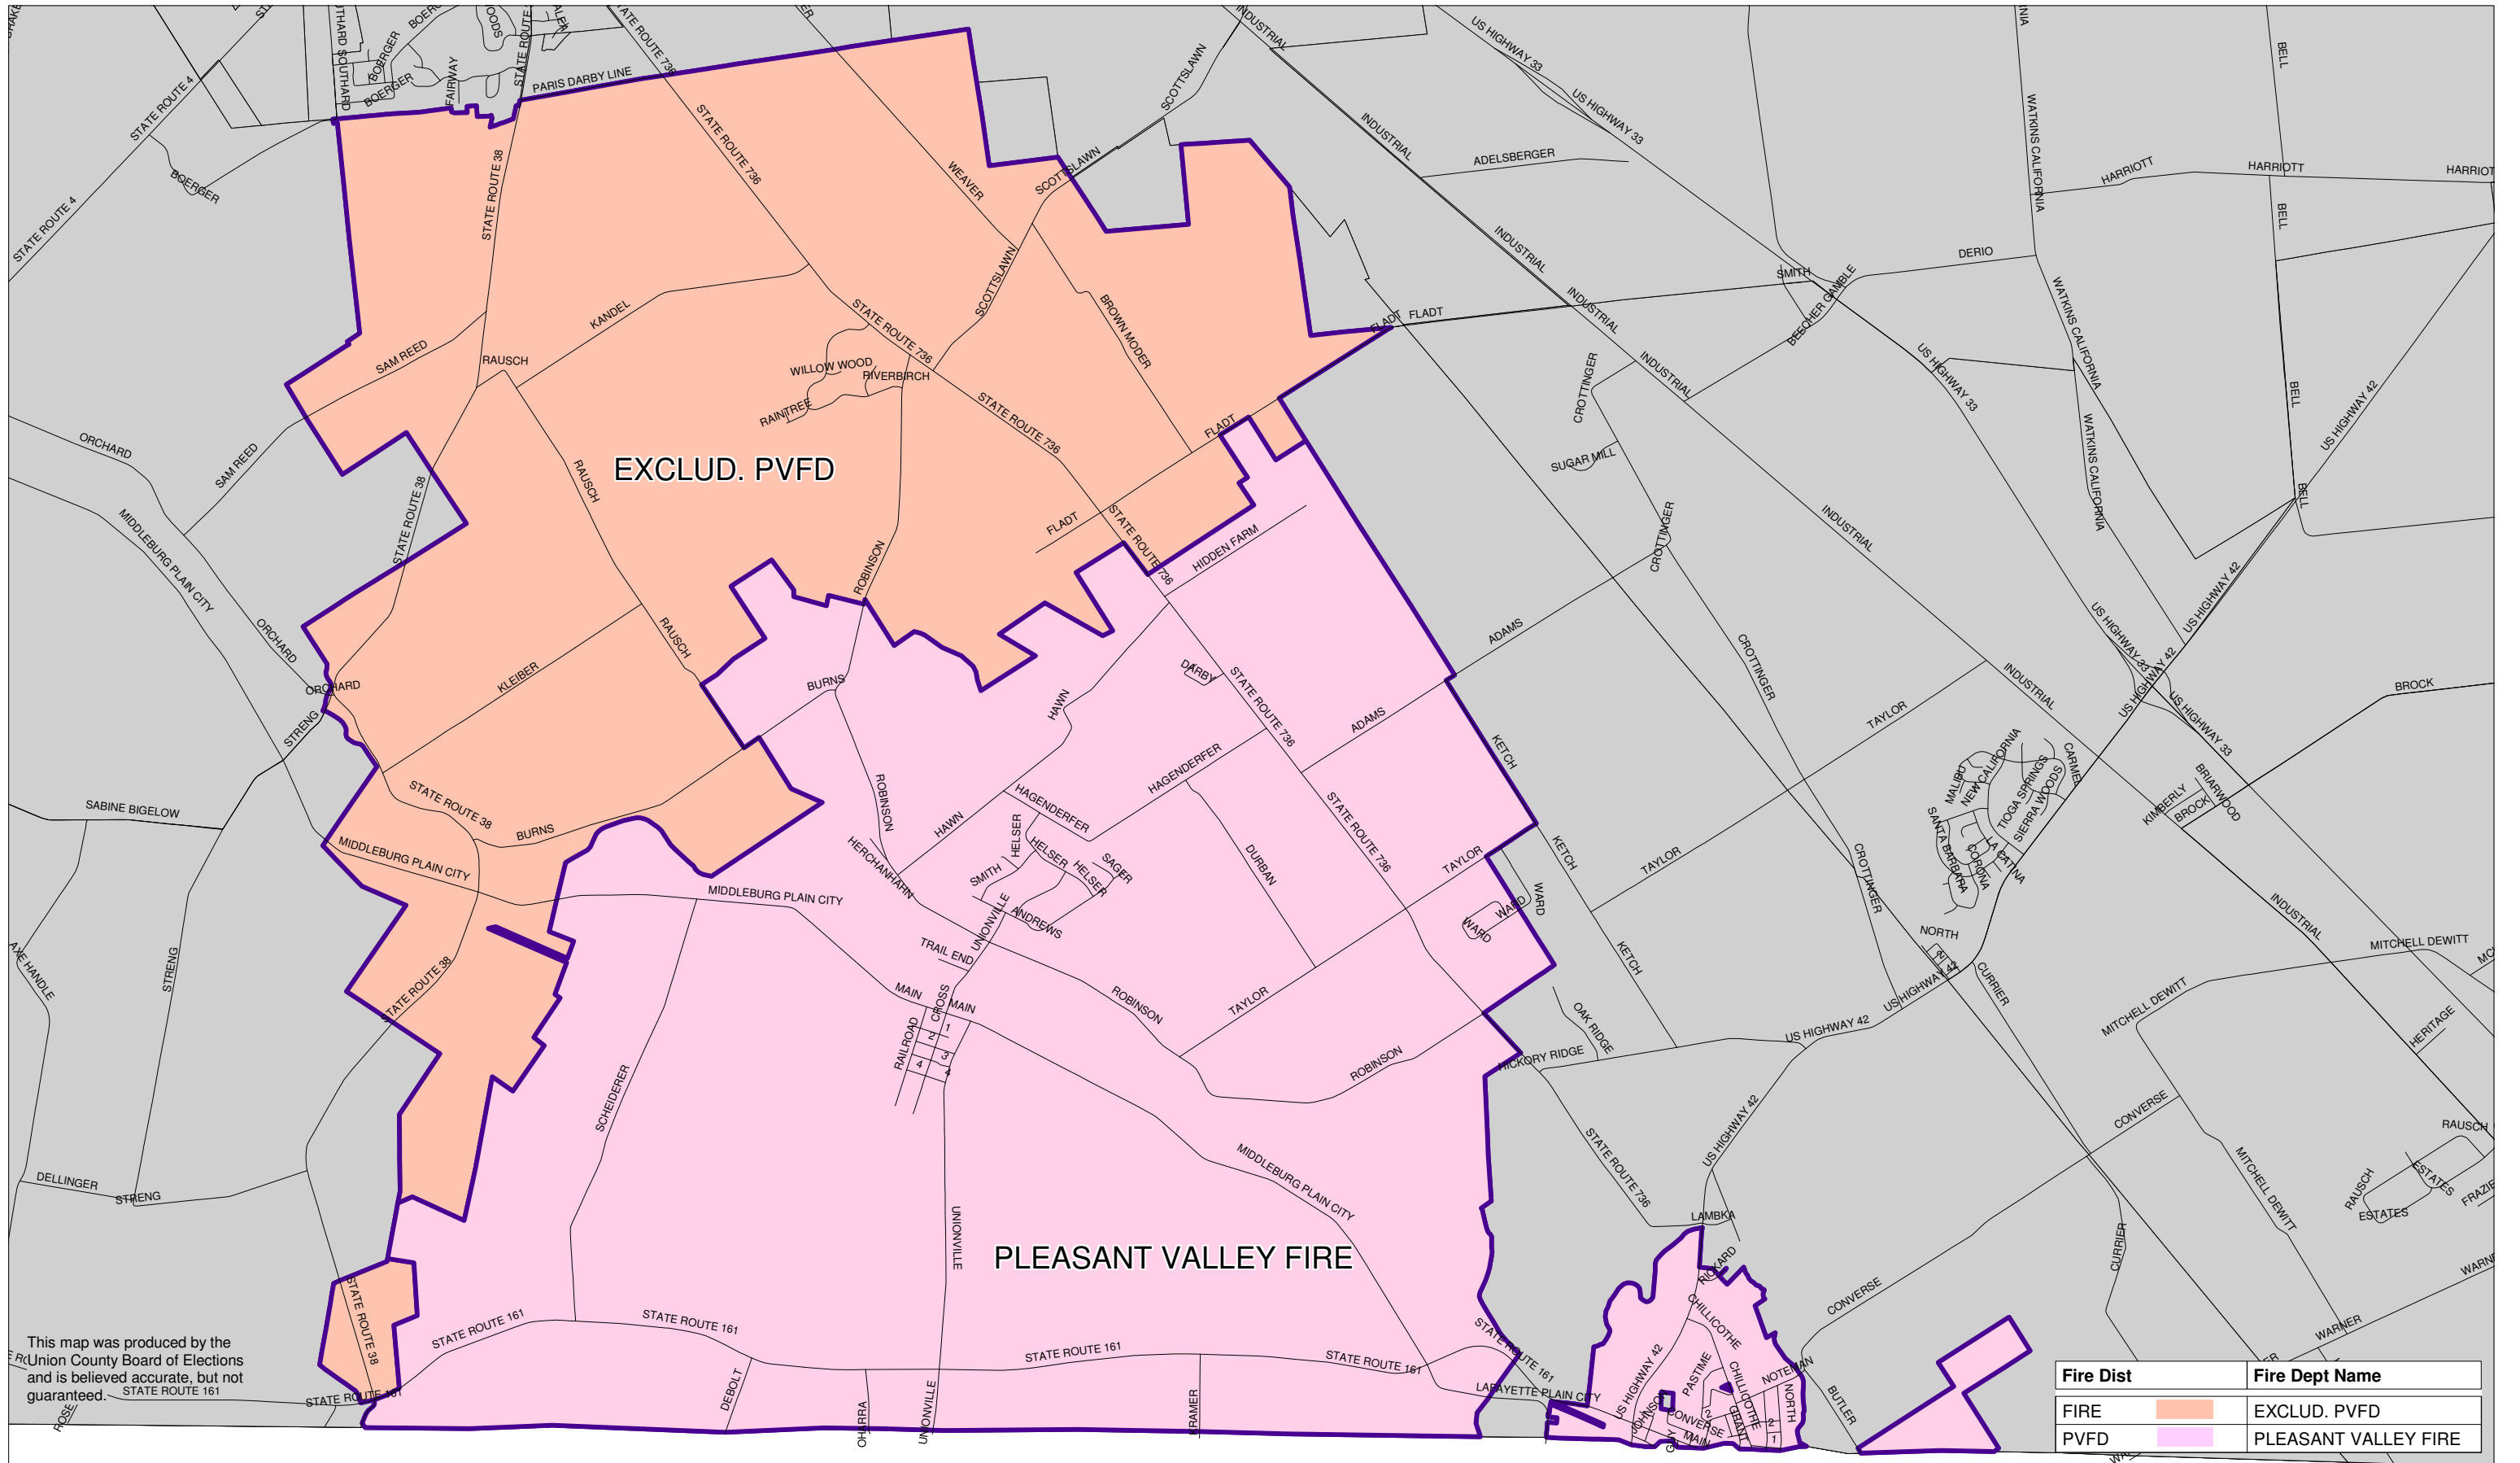

FIRE DISTRICTS IN SOUTHERN UNION COUNTY

This map was produced by the
 Union County Board of Elections
 and is believed accurate, but not
 guaranteed.

Fire Dist	Fire Dept Name
FIRE	EXCLUD. PVFD
PVFD	PLEASANT VALLEY FIRE